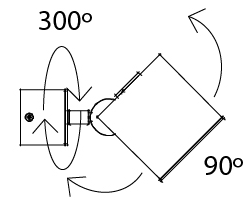

DAU SINGLE SURFACE

D92019-

base number   Finish
Options

PROJECT	_____
TYPE	_____
SPECIFIER	_____
QUANTITY	_____
DATE	_____

1. To build a product code in our configurator select the specify button on the base model # product page
2. To build a manual product code on this datasheet choose from the options listed below in blue font and add the suffix to the base model #

GENERAL

Series: Dau _____
Subseries: Dau Single _____
Brand: Milan _____
Division: Design _____
Mounting Type: Surface _____
Subcategory: Spots _____

PHYSICAL

Shape: Cube _____
Length (mm): 80 _____
Length (in): 3 1/8 _____
Width (mm): 83 _____
Width (in): 3 1/4 _____
Height (mm): 80 _____
Height (in): 3 1/8 _____
Max. Overall Height (mm): 160 _____
Max. Overall Height (in): 6 5/16 _____
Light Distribution: Adjustable / Direct _____
Weight (kg): 0.82 _____
Weight (lbs): 1.81 _____
Fixture Finish: [BAL / MWL / BSL](#) _____
Fixture Material: Extruded Aluminum _____

ELECTRICAL

Number of Lamps: 1 _____
Lamp Type: LED Retrofit _____
Lamp Shape: MR16 _____
Bulb Included: Bulb Not Included _____
Max. Wattage Per Lamp (W): 4 _____
Lamp Base: GU10 _____
Input Voltage (V): 120 _____

LED

OPTICAL

RATINGS AND CERTIFICATIONS

Certified By: Certified for North American Standards _____
IP rating: IP20 _____