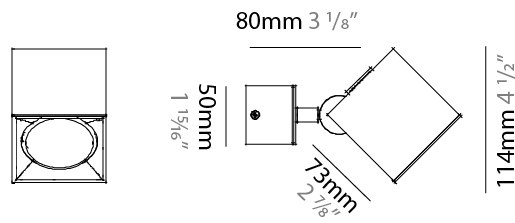

DAU SINGLE SURFACE

D92019-

base number   Finish
Options

PROJECT	_____
TYPE	_____
SPECIFIER	_____
QUANTITY	_____
DATE	_____

1. To build a product code in our configurator select the specify button on the base model # product page
2. To build a manual product code on this datasheet choose from the options listed below in blue font and add the suffix to the base model #

GENERAL

Series: Dau _____
Subseries: Dau Single _____
Brand: Milan _____
Division: Design _____
Mounting Type: Surface _____
Subcategory: Spots _____

PHYSICAL

Shape: Cube _____
Length (mm): 80 _____
Length (in): 3 1/8 _____
Width (mm): 83 _____
Width (in): 3 1/4 _____
Height (mm): 80 _____
Height (in): 3 1/8 _____
Max. Overall Height (mm): 160 _____
Max. Overall Height (in): 6 5/16 _____
Light Distribution: Adjustable / Direct _____
Weight (kg): 0.82 _____
Weight (lbs): 1.81 _____
Fixture Finish: [BAL / MWL / BSL](#) _____
Fixture Material: Extruded Aluminum _____

ELECTRICAL

Number of Lamps: 1 _____
Lamp Type: LED Retrofit _____
Lamp Shape: MR16 _____
Bulb Included: Bulb Not Included _____
Max. Wattage Per Lamp (W): 4 _____
Lamp Base: GU10 _____
Input Voltage (V): 120 _____

LED

OPTICAL

RATINGS AND CERTIFICATIONS

Certified By: Certified for North American Standards _____
IP rating: IP20 _____