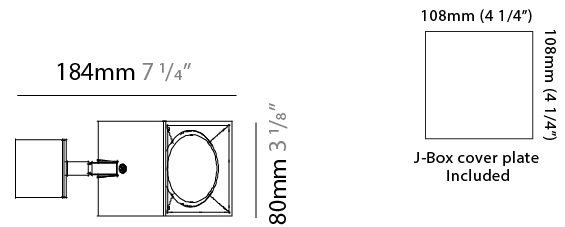

DAU SINGLE SURFACE

D92019-

base number   Finish
Options

PROJECT	_____
TYPE	_____
SPECIFIER	_____
QUANTITY	_____
DATE	_____

1. To build a product code in our configurator select the specify button on the base model # product page
2. To build a manual product code on this datasheet choose from the options listed below in blue font and add the suffix to the base model #

GENERAL

Series: Dau _____
Subseries: Dau Single _____
Brand: Milan _____
Division: Design _____
Mounting Type: Surface _____
Subcategory: Spots _____

PHYSICAL

Shape: Cube _____
Length (mm): 80 _____
Length (in): 3 1/8 _____
Width (mm): 83 _____
Width (in): 3 1/4 _____
Height (mm): 80 _____
Height (in): 3 1/8 _____
Max. Overall Height (mm): 160 _____
Max. Overall Height (in): 6 5/16 _____
Light Distribution: Adjustable / Direct _____
Weight (kg): 0.82 _____
Weight (lbs): 1.81 _____
Fixture Finish: [BAL / MWL / BSL](#) _____
Fixture Material: Extruded Aluminum _____

ELECTRICAL

Number of Lamps: 1 _____
Lamp Type: LED Retrofit _____
Lamp Shape: MR16 _____
Bulb Included: Bulb Not Included _____
Max. Wattage Per Lamp (W): 4 _____
Lamp Base: GU10 _____
Input Voltage (V): 120 _____

LED

OPTICAL

RATINGS AND CERTIFICATIONS

Certified By: Certified for North American Standards _____
IP rating: IP20 _____